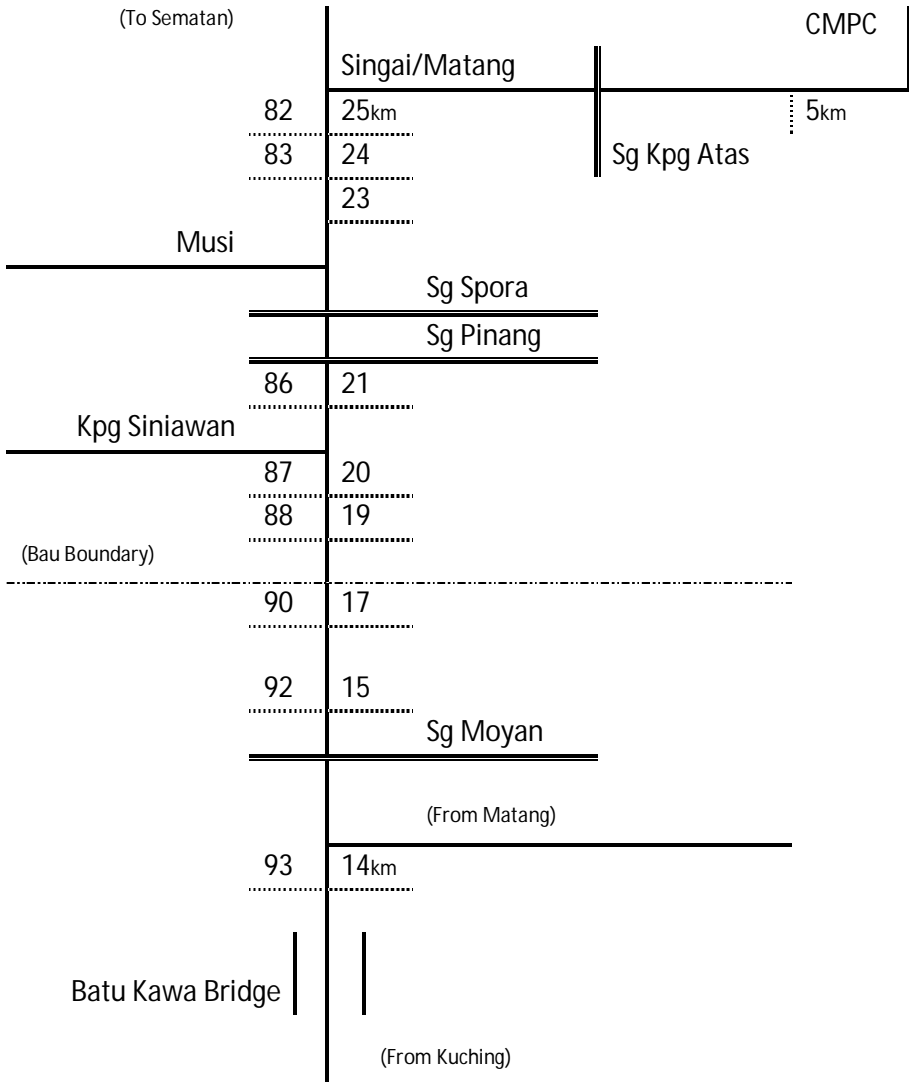

FFC - ST PETER'S CHURCH

"Catholic Memorial and Pilgrimage Centre"

(CMPC) Mt Singai, Bau.

Sketch by Michael Hii for FFC, 2009.